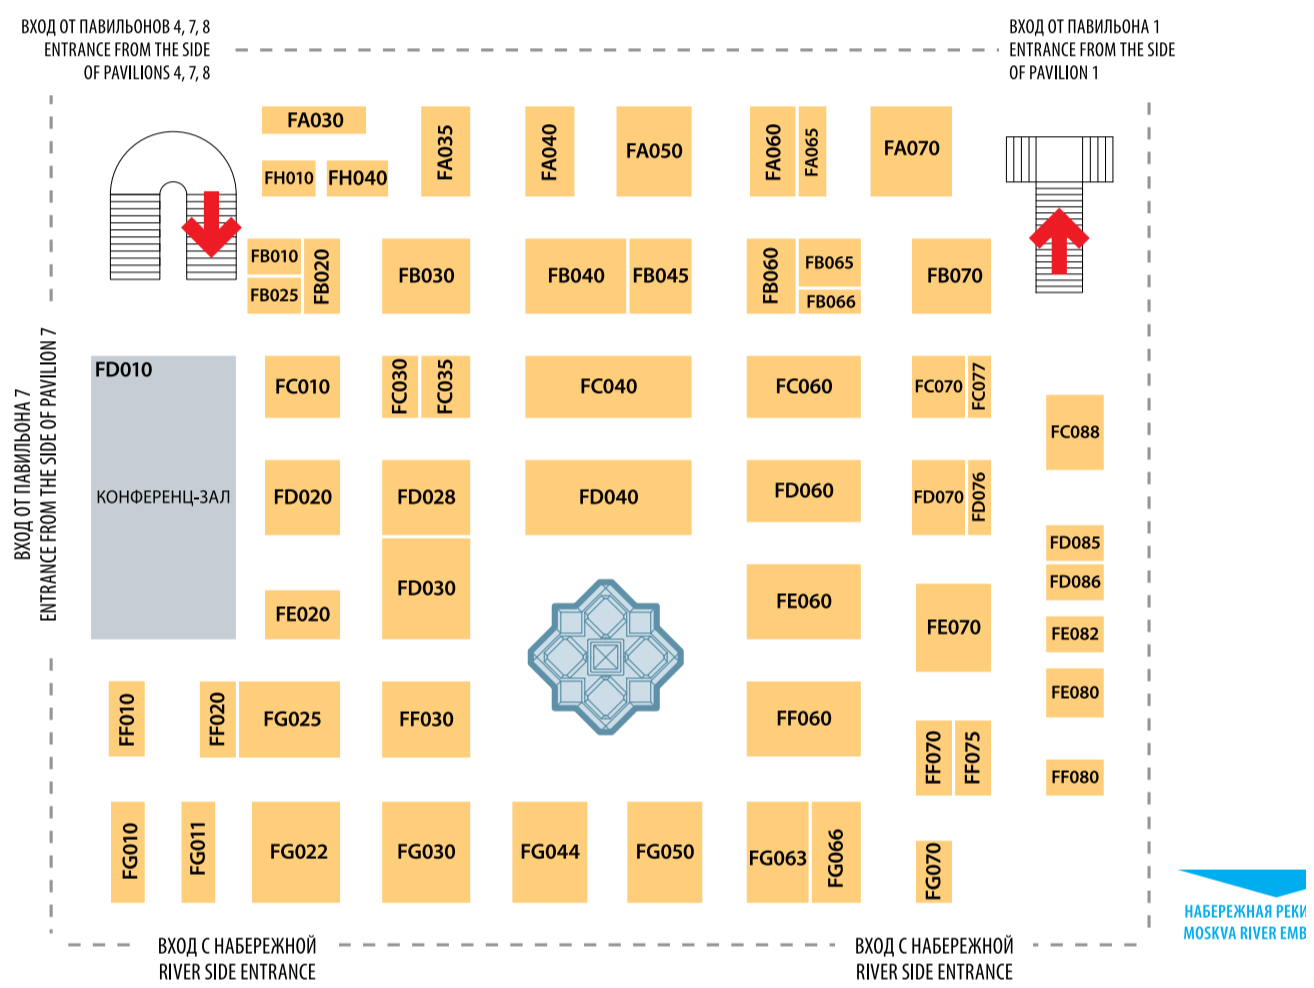

RUSWELD 2022

The WebCatalogue contains:

61
companies

3
countries

20
russian cities

371
categories

Dear visitors!

This service allows you to find out all the information about the companies participating in the exhibition. You can find the company you are interested in by name, by location in the pavilion, by country or by category. Select the desired pavilion or click on the booth on the screen for information about the participant.

Show 55 participants in this pavilion

Павильон «Форум» | Forum Pavilion

Layout of the pavilion in the territory of the Expocentre Fairgrounds