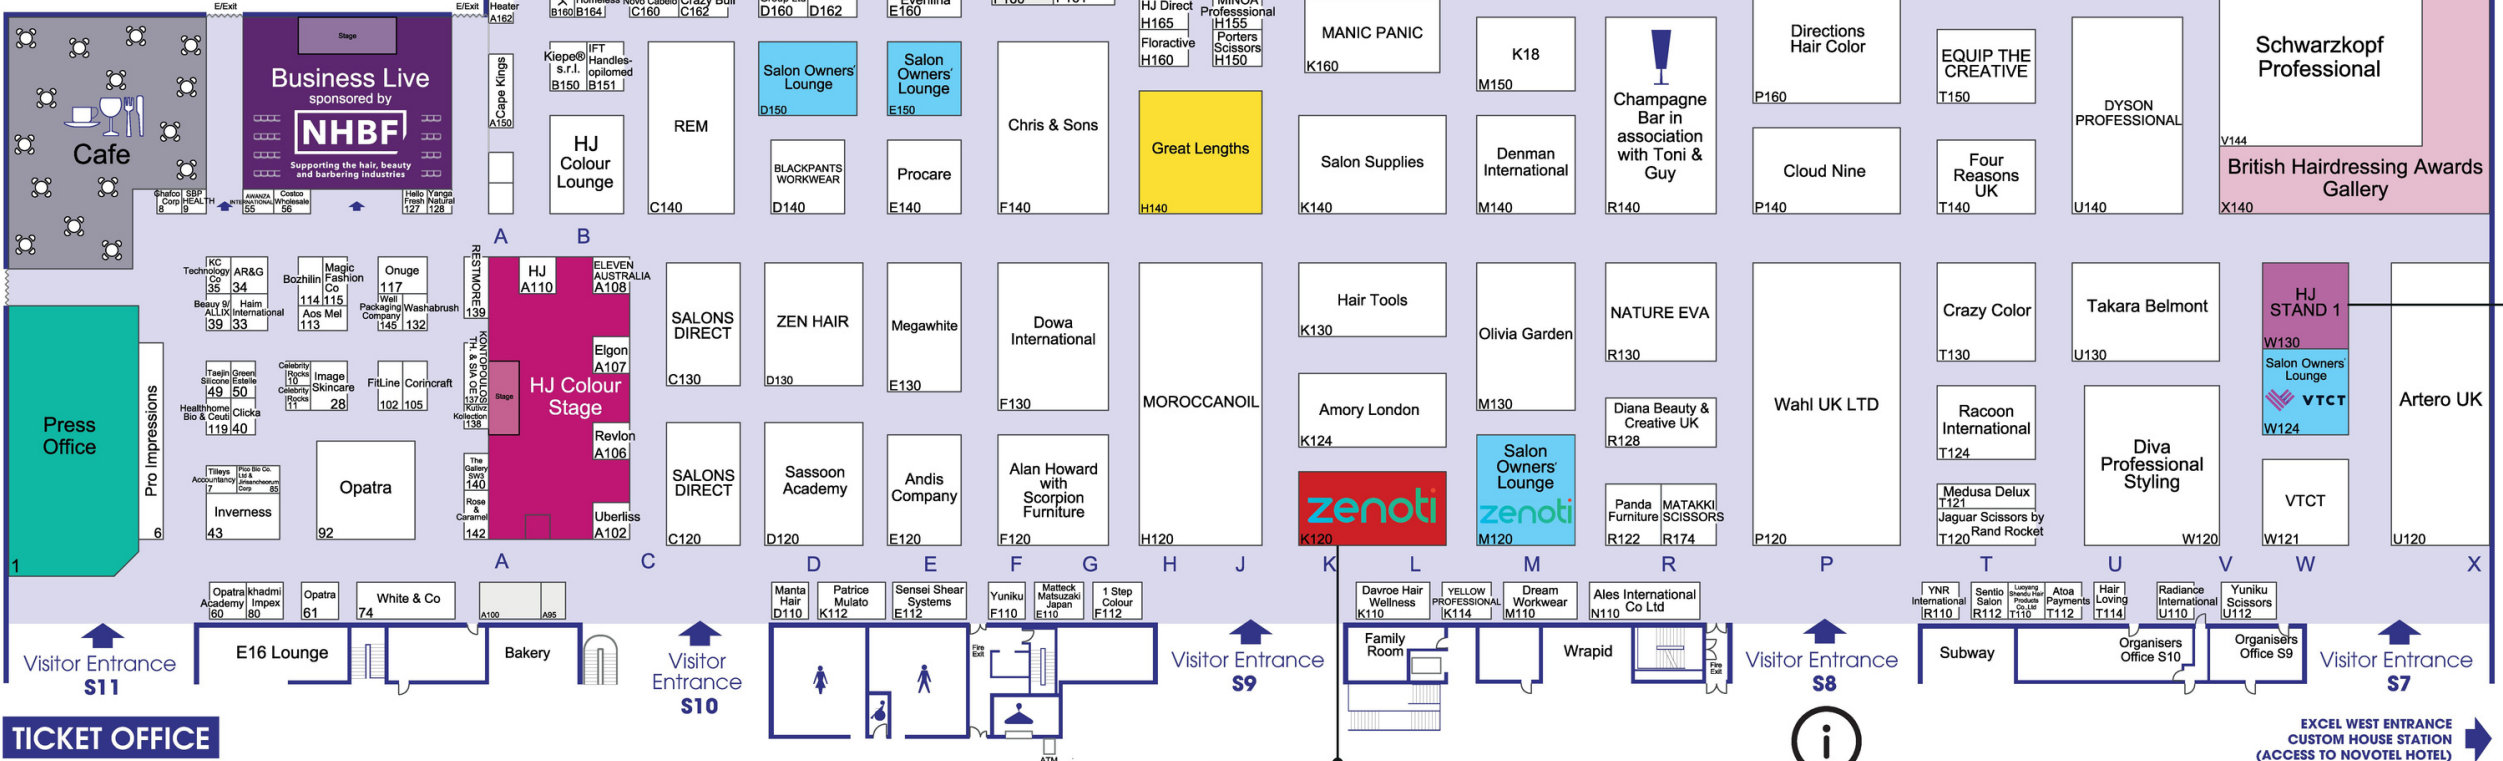

SUBSCRIBE TO HJ MAGAZINE

SUBSCRIBE TO HJ MAGAZINE

HEADLINE SPONSOR

FLOORPLAN SPONSORS

- Free Live Stages
- Salon Owners' Lounges
- Subscribe to HJ Magazine
- Press Office
- Business Live
- Headline Sponsor
- HJ's Extensions Competition
- i Information Point

COLLECT VIP GOODY BAGS HERE

TICKET OFFICE

TICKET OFFICE

THIS WAY TO SALON LIVE
MAHOGAN, PATRICK CAMERON, SASSOON ACADEMY, TONI&GUY

EXCEL EAST ENTRANCE
PRINCE REGENT STATION
(ACCESS TO ALOFT HOTEL)

WIN £500
PAMPER PACKAGE