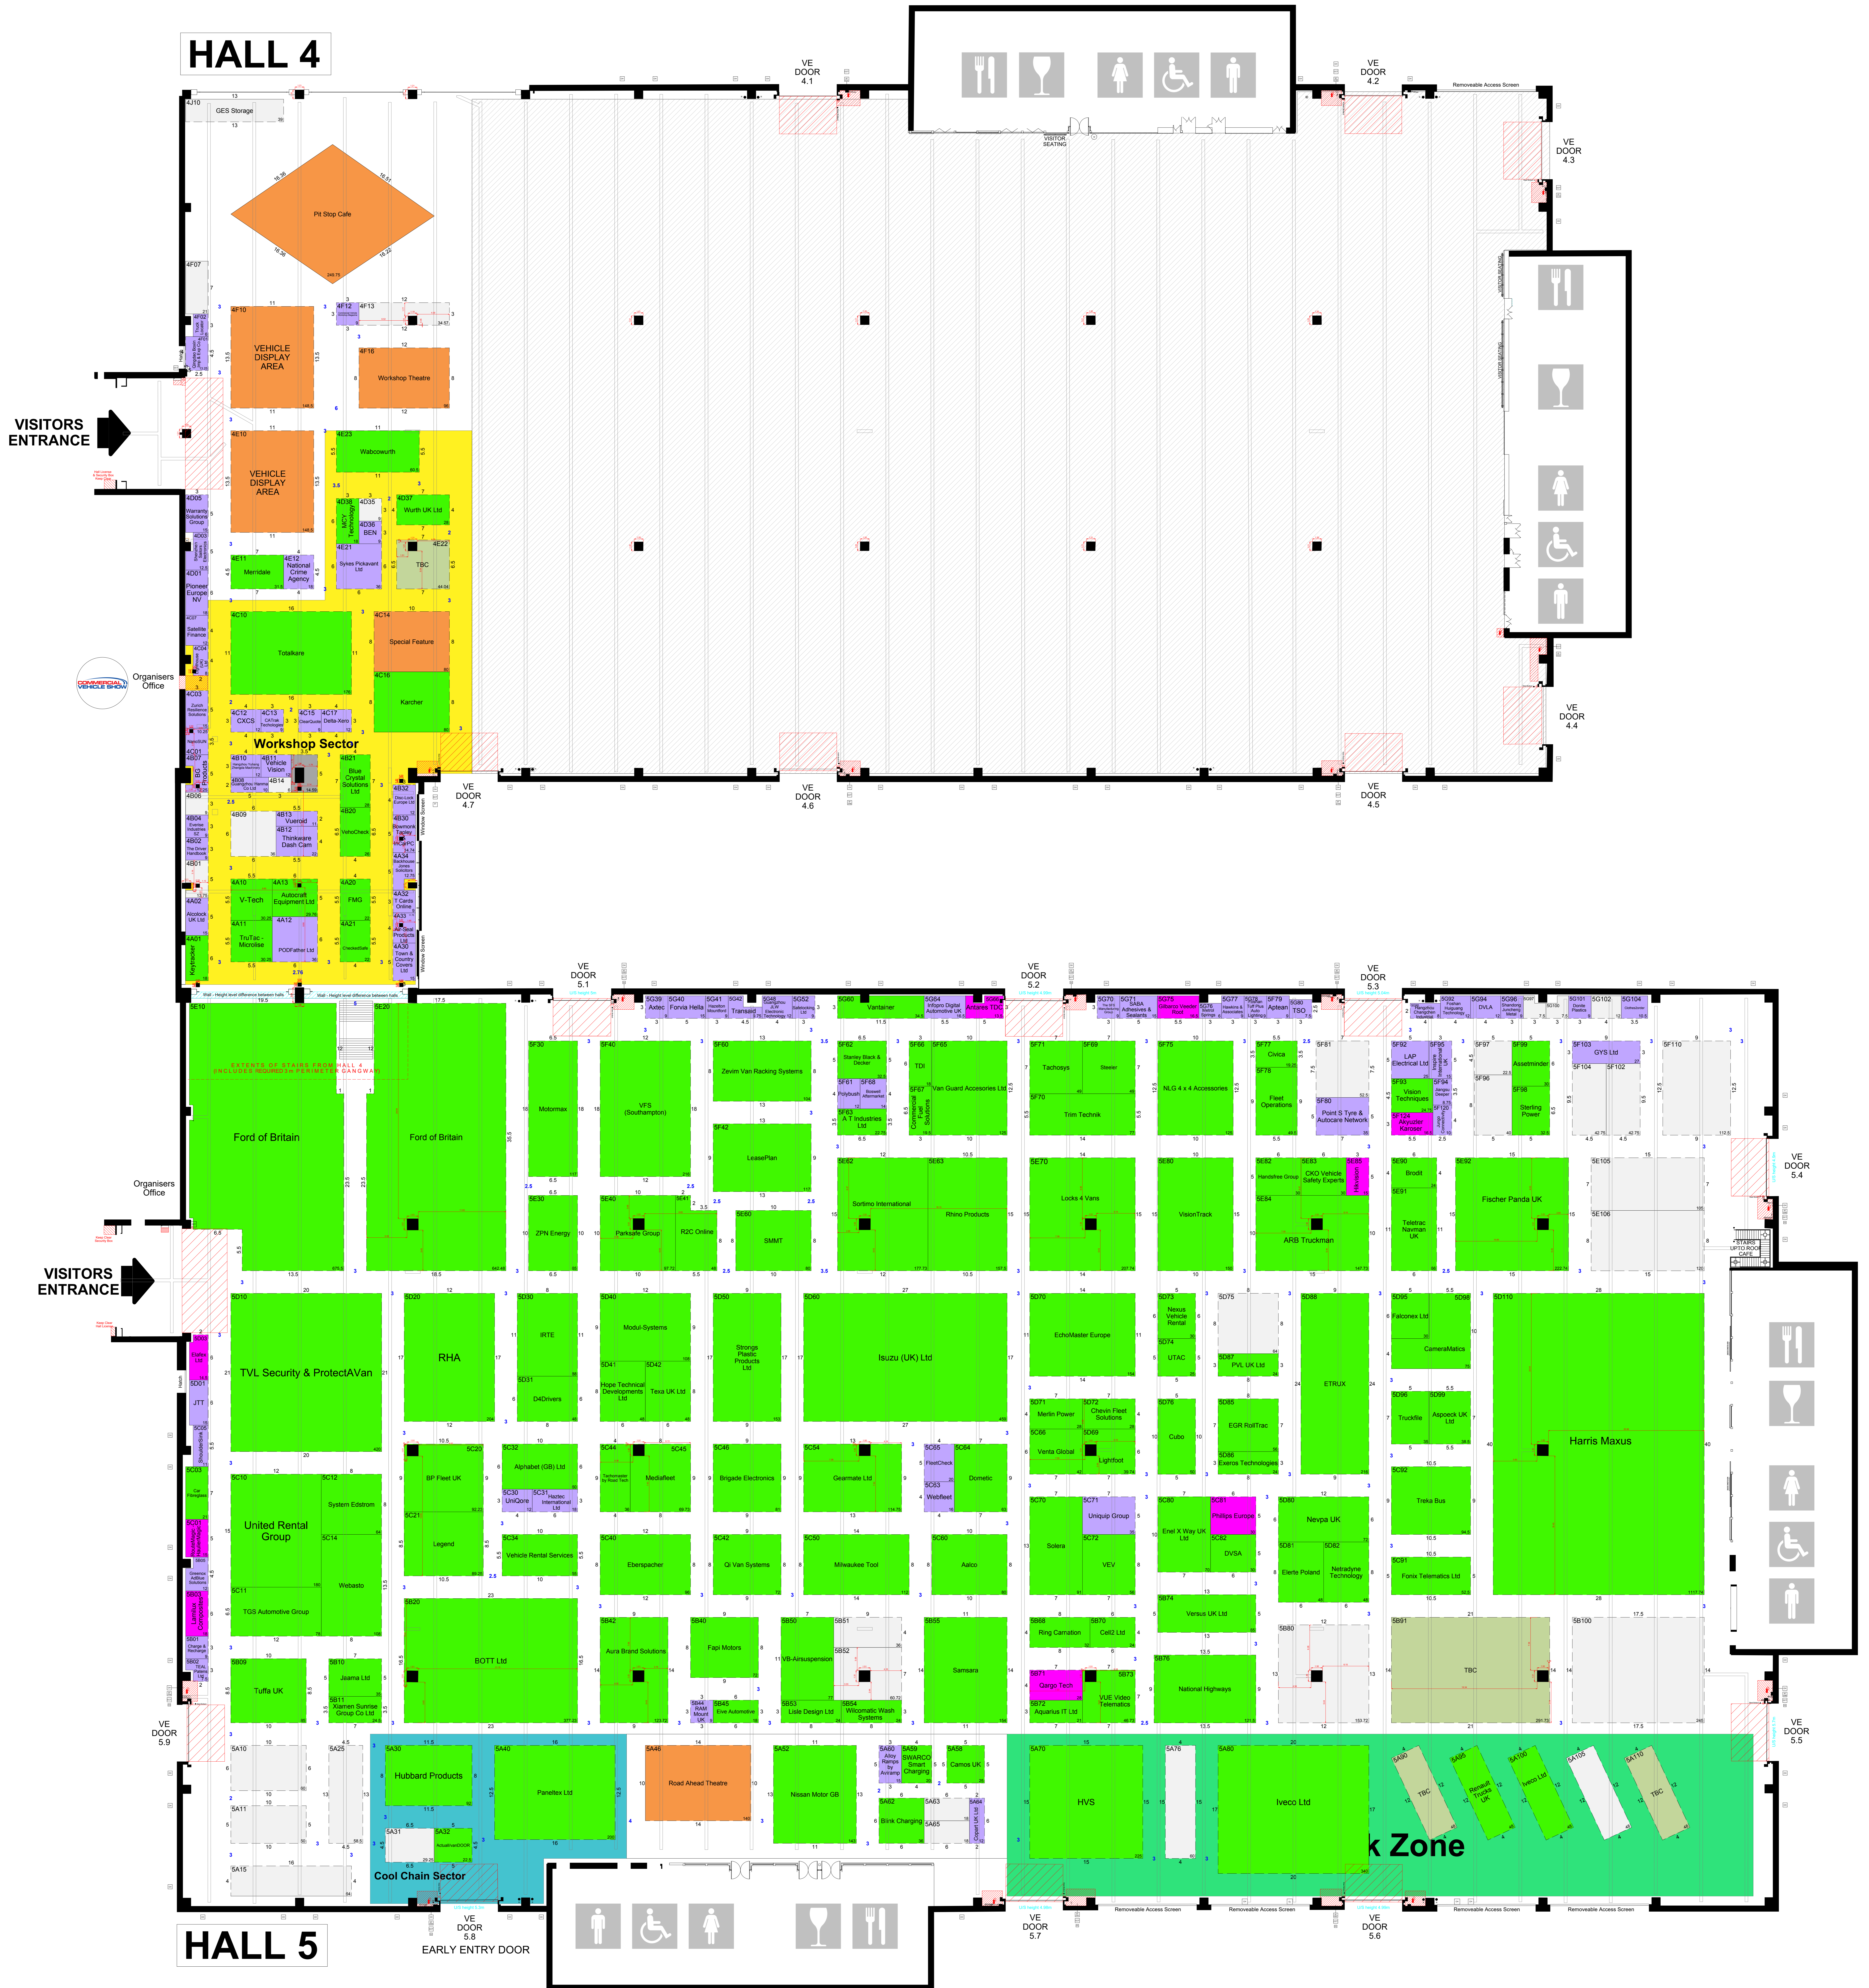

COMMERCIAL VEHICLE SHOW

18-20 APRIL 2023 NEC BIRMINGHAM

- Available - Space only or Shell
- Feature
- Sold - Basic shell
- Sold - Premium shell
- Sold - Space only
- TBC - Provisional space
- Void

© Global Experience Specialists (GES)
Floorplan subject to change

Issue Number: 1008
Issue Date: 14 Mar 2023
Updated by: Liam
Scale: N.T.S.