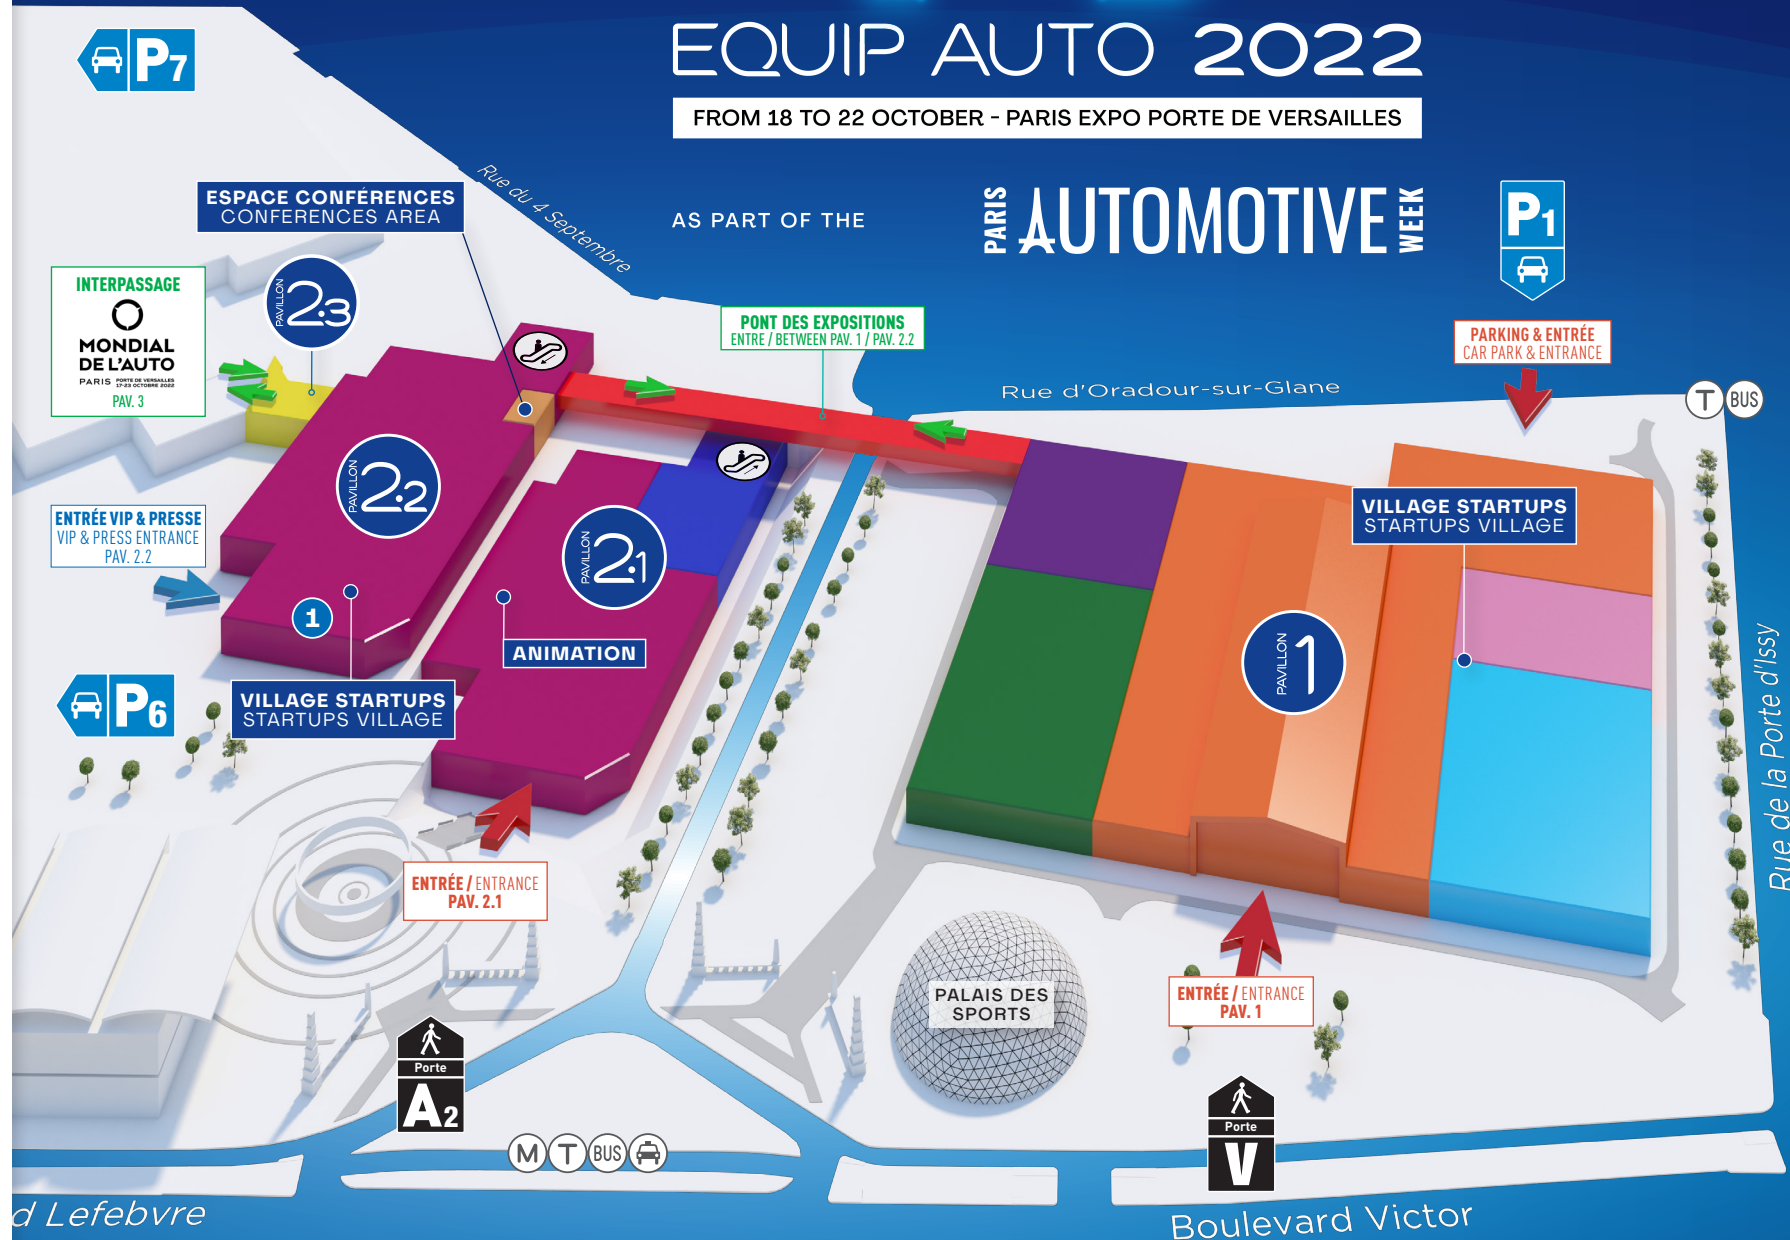

Pav. 1

- **Carrosserie / Peinture**
  Bodywork / Paintwork
- **Lavage / Aire de service**
  Washing / Service area
- **Lubrifiants / Produits d'entretien**
  Lubricants / Car care products
- **Pièces et équipements / Réseaux**
  Parts & equipment / Networks
- **Services aux professionnels / Véhicules d'occasion / Recyclage, Pièce de réemploi et Remanufacturing**
  Services for professionals / Used vehicles / Recycling, Used parts and Remanufacturing
- **Village Startups**
  Startups Village

Pav. 2.1

- **Réparation, Maintenance**
  Repairs, Maintenance
- **Pneumatiques/ Accessoires**
  Tyres/Accessories
- **Escalator vers Pavillon 2.2**
  To Pavilion 2.2

Pav. 2.2

- **Réparation, Maintenance**
  Repairs, Maintenance
- **Village Startups**
  Startups Village
- **Espace Conférences**
  Conferences Area
- **Service de presse, Club VIP, International Distributors Lounge**
  Press Office, VIP Club
- **Escalator vers Pavillon 2.1**
  To Pavilion 2.1

Pav. 2.3

- **EQUIP AUTO Classic**

EQUIP AUTO 2022

FROM 18 TO 22 OCTOBER - PARIS EXPO PORTE DE VERSAILLES

AS PART OF THE

PARIS AUTOMOTIVE WEEK

www.equipauto.com

#EQUIPAUTO